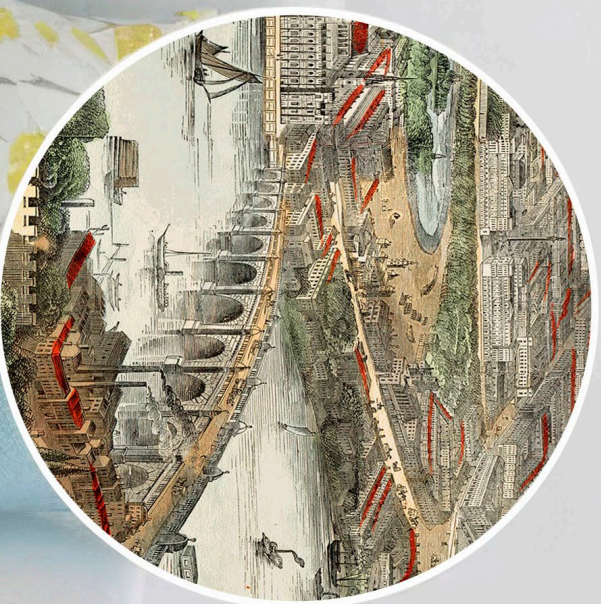

C. 1845 PANORAMIC VIEW OF LONDON AND THE RIVER THAMES

Birds-eye view from Vauxhall Bridge to Greenwich.

A panorama from the south of the river, looking towards the north bank showing the pedestrian's viewpoint at street level. The panorama traces the route of the Thames focusing on important buildings and the bridges spanning it.