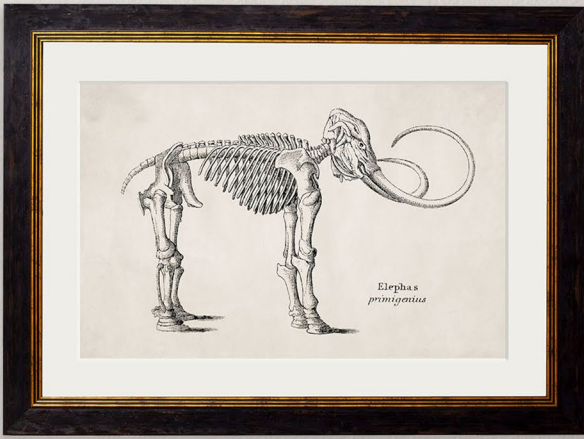

C.1870 ANATOMICAL SKELETONS

MAMMOTH SKELETON DARK - ROUND

PRIMATE SKELETON DARK - ROUND

SEAL SKELETON DARK - ROUND

WHALE SKELETON DARK - ROUND

MAMMOTH SKELETON

PRIMATE SKELETON

SEAL SKELETON