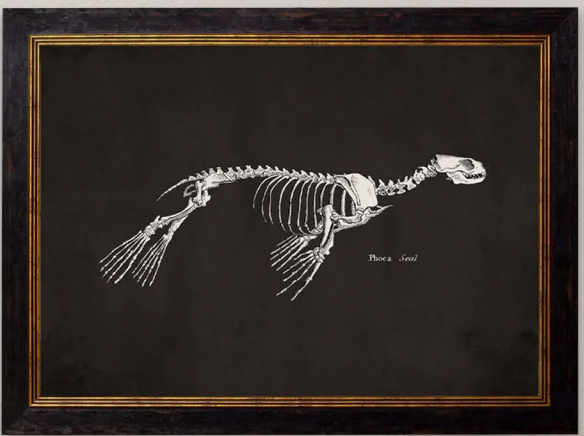

SEAL SKELETON DARK