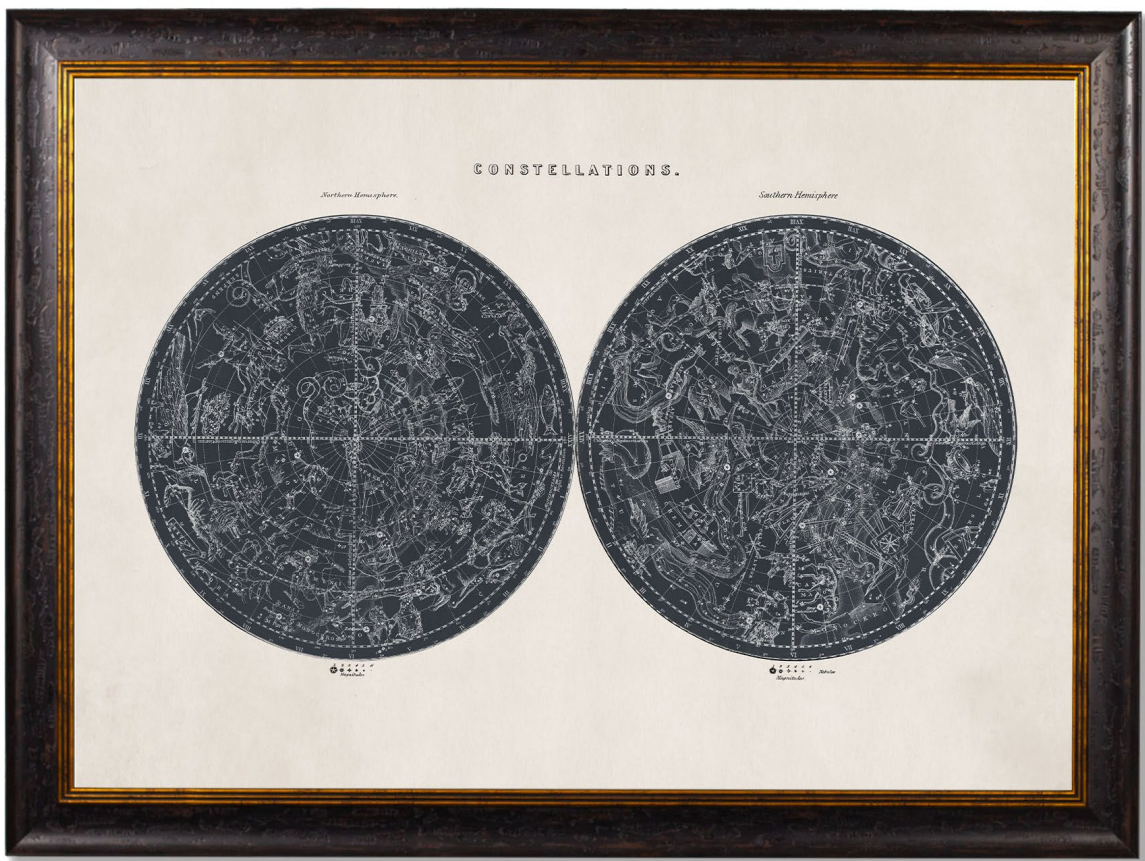

C.1746 LONDON TRIPTYCH MAP

C.1839 PIGOT & CO. NEW MAP OF THE ENVIRONS LONDON

C.1839 PIGOT & CO. NEW MAP OF THE ENVIRONS LONDON - ROUND

C.1800 MAP OF THE CONSTELLATIONS

NORTHERN HEMISPHERE - ROUND

SOUTHERN HEMISPHERE - ROUND