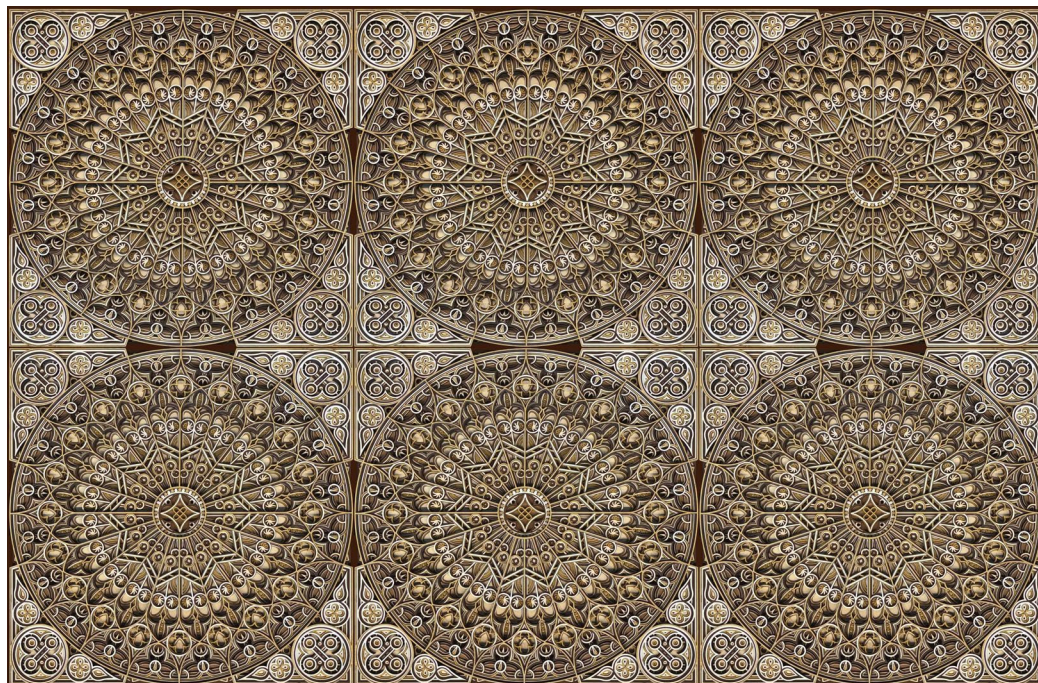

OXIDISED MAP

PRIVATE CLIENT

Bespoke oxidised metal artwork inspired by the earth's organic shapes.

MANDALA BELSTEAD HOUSE, SUFFOLK

Intricate laser-cut panelling with a layered finish, creating depth and visual impact.