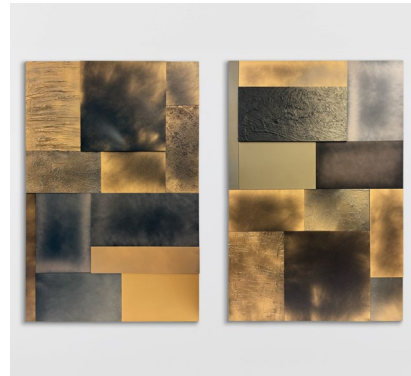

STANDARD

A cost effective mounting option made from wood pulp. Suitable for contract framing or non-valuable pieces.

SINGLE/DOUBLE

Single mounting uses one layer of mountboard to frame the artwork, offering a clean and simple border that highlights the piece. Double Mounting involves two layers of mountboard, often with contrasting colours or subtle spacing between them, creating extra depth and a more sophisticated, dimensional look.

FRONT MOUNTED WITH POLISHED EDGE

SQUARE PROFILES

Our square profiles are available in hundreds of options of width, height, colour and finish.

CNC ARTWORK & SERVICES

Our extensive CNC capabilities bring your vision to life, from lettering and signage to intricate layered Mandalas.

Below are a few examples of completed projects.

WALL ART

3D PANELS

SIGNAGE

3D SHAPED FRAMES

MULTI-LAYERED PANELS

PANELLING

DOOR SIGNAGE