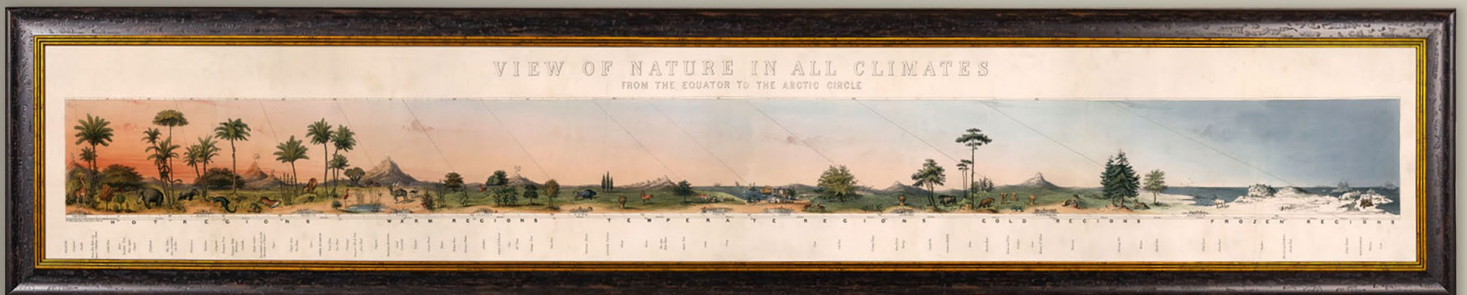

MINDY BROWNES,
RED EARTH
RESTAURANT,
MULLINGAR,
IRELAND

Framed, printed and
Installed gallery of
bespoke botanical
artwork.

STANDARD AVAILABLE SIZES

ROUNDS

120 x 120cm

96 x 96cm

70 x 70cm

44 x 44cm

30 x 30cm

PANORAMA

300cm

200cm

140cm

A SIZES

95 x 130cm - A0

70 x 95cm - A1