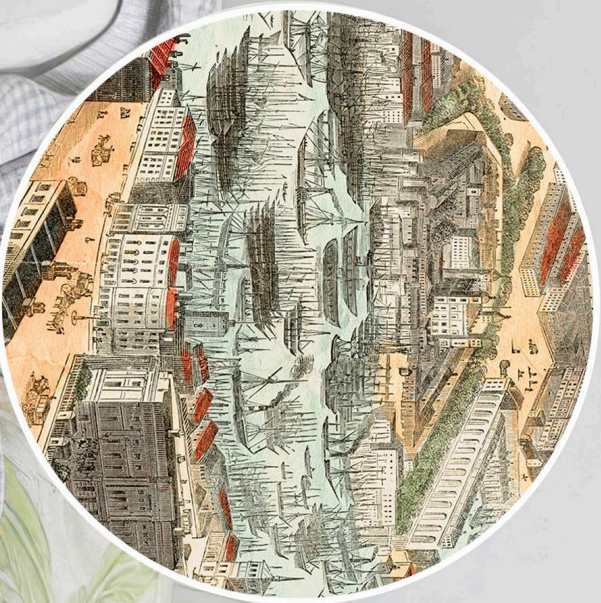

C. 1845 PANORAMIC VIEW OF LONDON AND THE RIVER THAMES

Birds-eye view from Vauxhall Bridge to Greenwich.

A panorama from the south of the river, looking towards the north bank showing the pedestrian's viewpoint at street level. The panorama traces the route of the Thames focusing on important buildings and the bridges spanning it.