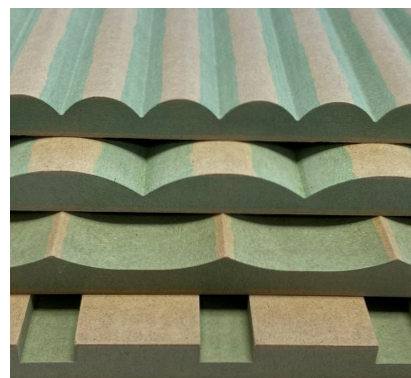

CNC ARTWORK & SERVICES

Our extensive CNC capabilities bring your vision to life, from lettering and signage to intricate layered Mandalas.

Below are a few examples of completed projects.

PANELLING