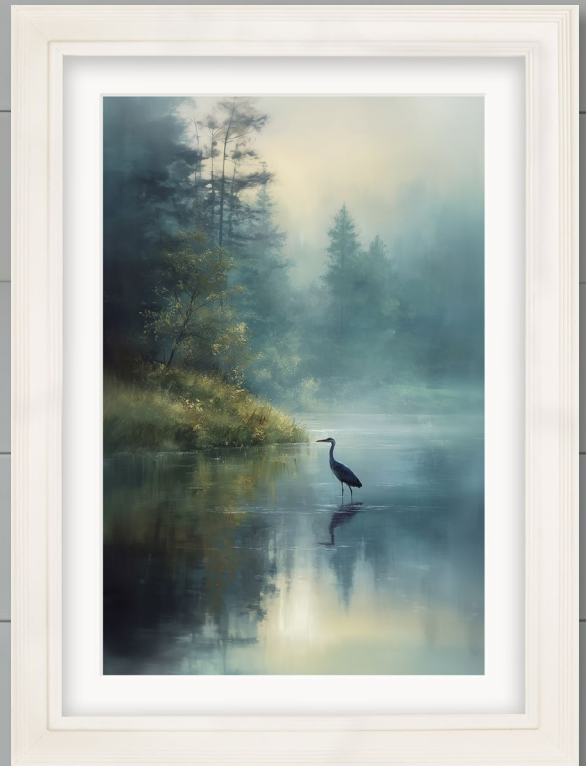

BLOSSOM SONGBIRDS

NEW COLLECTION

COLLECTION OF 2

MISTY LAKE BIRDS

NEW COLLECTION

MISTY LAKE FLAMINGOS

MISTY LAKE HERON

MISTY LAKE
FLAMINGOS - ROUND

MISTY LAKE GREAT EGRET

WATERCOLOUR KINGFISHERS
NEW COLLECTION

RIGHT FACING
KINGFISHER - ROUND

FLYING
KINGFISHER - ROUND

LEFT FACING
KINGFISHER - ROUND

C.1800'S COLLECTION OF PARROTS

EASTERN ROSELLA

PACIFIC PARROTLET