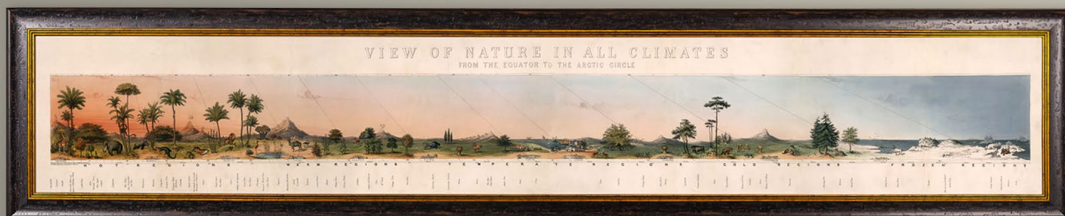

MINDY BROWNES,
RED EARTH
RESTAURANT,
MULLINGAR,
IRELAND

Framed, printed and
Installed gallery of
bespoke botanical
artwork.

STANDARD AVAILABLE SIZES

ROUNDS

120 x 120cm

96 x 96cm

70 x 70cm

44 x 44cm

30 x 30cm

PANORAMA

300cm

200cm

140cm

A SIZES

95 x 130cm - A0

70 x 95cm - A1