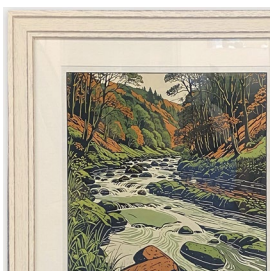

BESPOKE FRAMING

Our skilled team can frame almost any artwork, material or object you provide.