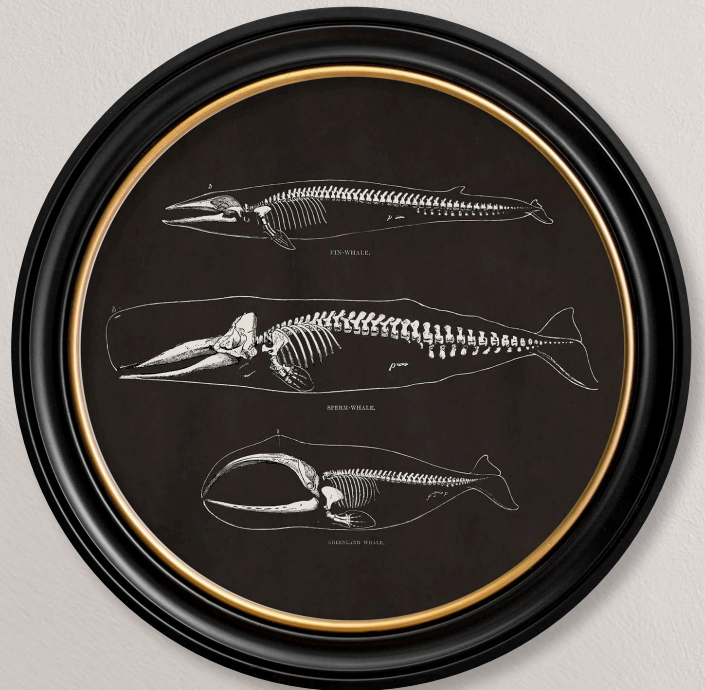

PLATE 2

PLATE 3

PLATE 4

C.1836 BEETLE PLATES

PLATE 1 - ROUND

PLATE 2 - ROUND

PLATE 3 - ROUND

PLATE 4 - ROUND

C.1870 ANATOMICAL SKELETONS

MAMMOTH SKELETON DARK - ROUND

PRIMATE SKELETON DARK - ROUND

SEAL SKELETON DARK - ROUND

WHALE SKELETON DARK - ROUND

MAMMOTH SKELETON

PRIMATE SKELETON

SEAL SKELETON